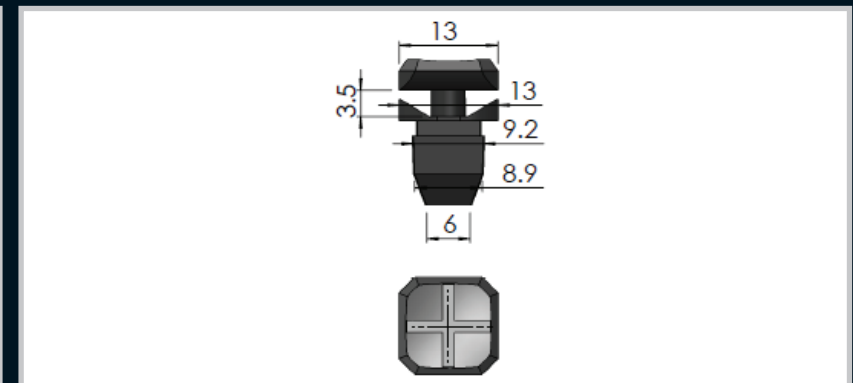

Index

Remarks:

Number of poles: 54

Part Number	Description	Material and Finish
010-103	Comb Jumper Bar	Insulated Copper

Arrow Fastener

Remarks:

Quarter - turn captive quick release fastener, for applications such as blanking plates in server cabinets.

Part Number	Description
1000110	Arrow fastener / Plastic stopper

Part number	Description
1000123	Single Lever Plate
1000136	Double Lever Plate