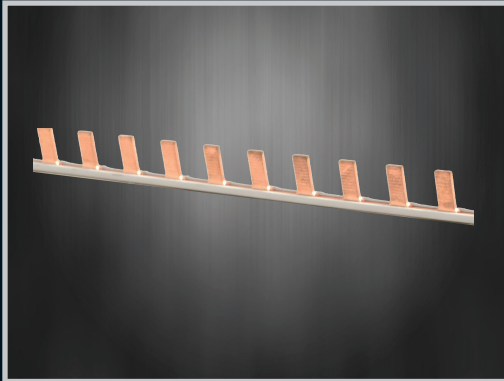

Enclosures

Hinges

Locks

Handles

Accessories

Rotary Operating Handles

Insulators

Transformer Equipment

Index

Remarks:

Number of poles: 54

Part Number	Description	Material and Finish
010-103	Comb Jumper Bar	Insulated Copper

Arrow Fastener

Remarks:

Quarter - turn captive quick release fastener, for applications such as blanking plates in server cabinets.

Part Number	Description
1000110	Arrow fastener / Plastic stopper

Part number	Description
1000123	Single Lever Plate
1000136	Double Lever Plate