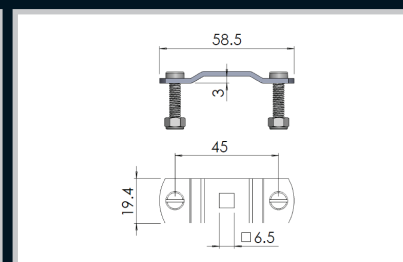

Index

Remarks:

Number of poles: 54

Part Number	Description	Material and Finish
010-103	Comb Jumper Bar	Insulated Copper

Arrow Fastener

Remarks:

Quarter - turn captive quick release fastener, for applications such as blanking plates in server cabinets.

Part Number	Description
1000110	Arrow fastener / Plastic stopper

Part number	Description
1000123	Single Lever Plate
1000136	Double Lever Plate