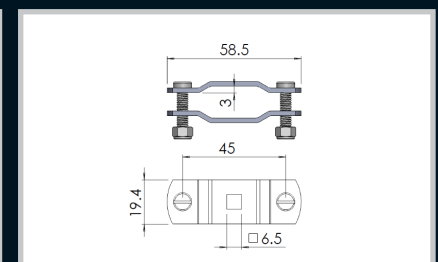

Index

Remarks:

Number of poles: 54

Part Number	Description	Material and Finish
010-103	Comb Jumper Bar	Insulated Copper

Arrow Fastener

Remarks:

Quarter - turn captive quick release fastener, for applications such as blanking plates in server cabinets.

Part Number	Description
1000110	Arrow fastener / Plastic stopper

Part number	Description
1000123	Single Lever Plate
1000136	Double Lever Plate