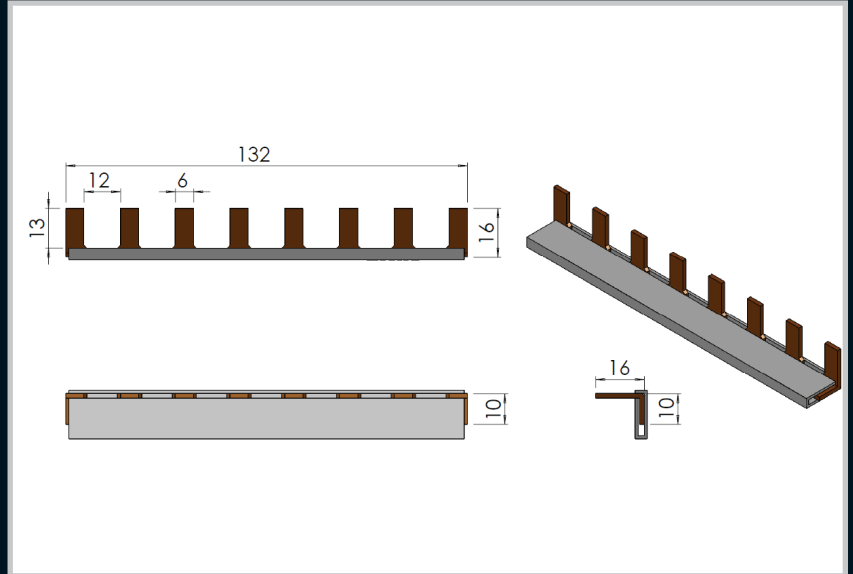

Index

Remarks:

Number of poles: 54

Part Number	Description	Material and Finish
010-103	Comb Jumper Bar	Insulated Copper

Arrow Fastener

Remarks:

Quarter - turn captive quick release fastener, for applications such as blanking plates in server cabinets.

Part Number	Description
1000110	Arrow fastener / Plastic stopper

Part number	Description
1000123	Single Lever Plate
1000136	Double Lever Plate