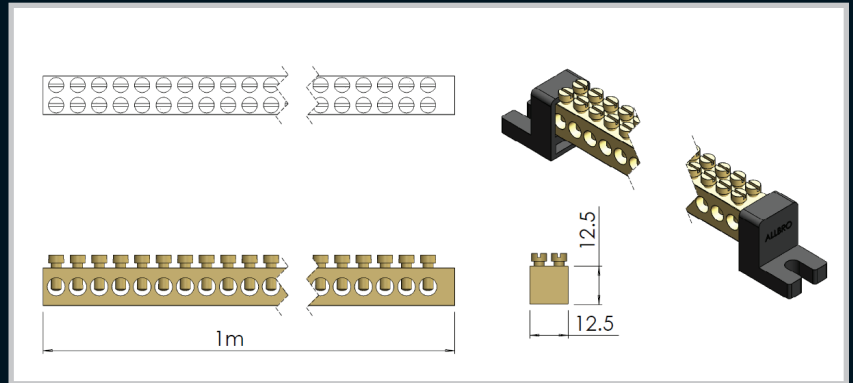

Enclosures

Earth and Neutral Bars

Hinges

Locks

Remarks:
Type T3 Insulator recommended as an optional extra.

Part Number	Description
301095	Brass Single Row Earth and Neutral Bar

Handles

Accessories

Remarks:
Type T3 Insulator recommended as an optional extra.

Part Number	Description
302125	Brass Double Row Earth and Neutral Bar

Rotary Operating Handles

Note: Allbro sells Neutral Bars in 1m lengths. Many companies sell this in 500mm lengths. This is an important consideration when comparing prices.

7 Way Neutral and Earth Bar with Carrier

Insulators

Transformer Equipment

Part Number	Description
ENB-7WB	7 Way black neutral bar carrier
ENB-7WG	7 Way green earth bar carrier

Index