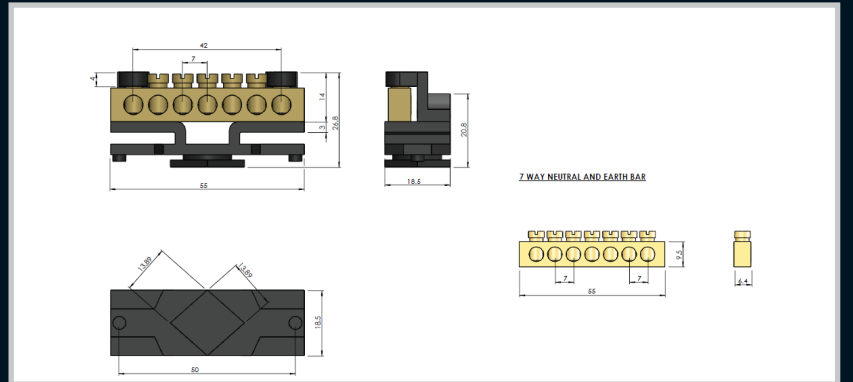

Enclosures

Earth and Neutral Bars

Hinges

Locks

Remarks:
Type T3 Insulator recommended as an optional extra.

Part Number	Description
301095	Brass Single Row Earth and Neutral Bar

Handles

Accessories

Remarks:
Type T3 Insulator recommended as an optional extra.

Part Number	Description
302125	Brass Double Row Earth and Neutral Bar

Rotary Operating Handles

Note: Allbro sells Neutral Bars in 1m lengths. Many companies sell this in 500mm lengths. This is an important consideration when comparing prices.

7 Way Neutral and Earth Bar with Carrier

Insulators

Transformer Equipment

Part Number	Description
ENB-7WB	7 Way black neutral bar carrier
ENB-7WG	7 Way green earth bar carrier

Index