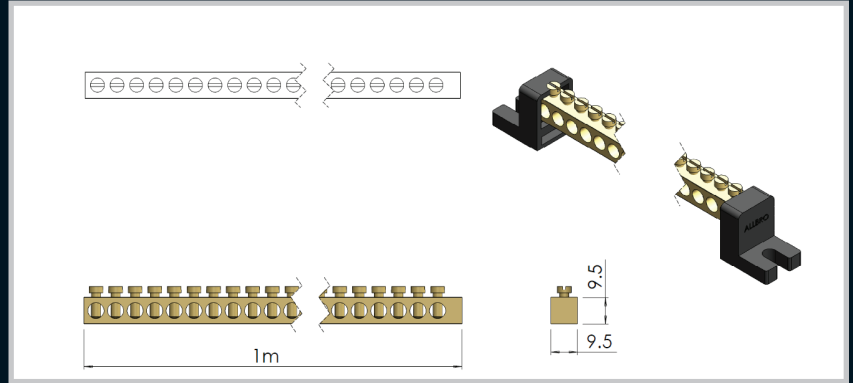

Enclosures

Earth and Neutral Bars

Hinges

Locks

Remarks:
Type T3 Insulator recommended as an optional extra.

Part Number	Description
301095	Brass Single Row Earth and Neutral Bar

Handles

Accessories

Remarks:
Type T3 Insulator recommended as an optional extra.

Part Number	Description
302125	Brass Double Row Earth and Neutral Bar

Rotary Operating Handles

Note: Allbro sells Neutral Bars in 1m lengths. Many companies sell this in 500mm lengths. This is an important consideration when comparing prices.

7 Way Neutral and Earth Bar with Carrier

Insulators

Transformer Equipment

Part Number	Description
ENB-7WB	7 Way black neutral bar carrier
ENB-7WG	7 Way green earth bar carrier

Index