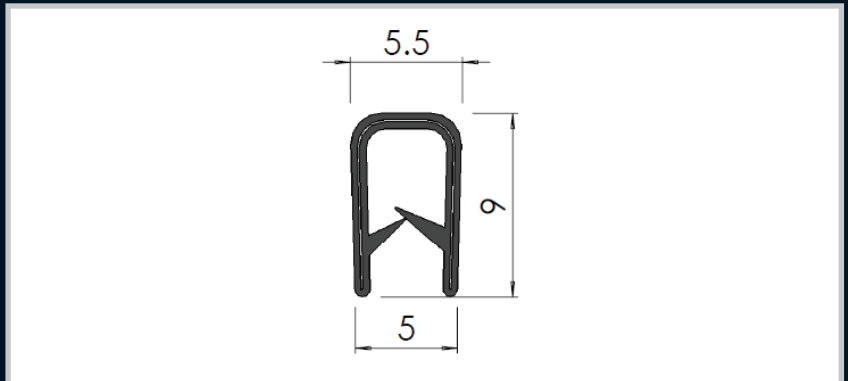

Rubber Edges

Remarks:
Small Edge

Part Number	Description	Ts (mm)
007-405	EPDM, Black	0,4

Remarks:
Medium Edge

Part Number	Description	Ts (mm)
007-406	EPDM, Black	0,4

Remarks:
Large Edge

Part Number	Material and Finish	Ts (mm)
007-407	EPDM, Black	0,5