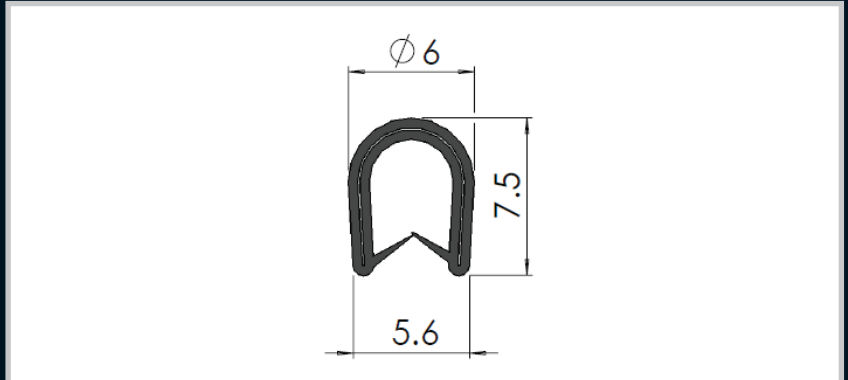

Rubber Edges

Remarks:
Small Edge

Part Number	Description	Ts (mm)
007-405	EPDM, Black	0,4

Remarks:
Medium Edge

Part Number	Description	Ts (mm)
007-406	EPDM, Black	0,4

Remarks:
Large Edge

Part Number	Material and Finish	Ts (mm)
007-407	EPDM, Black	0,5