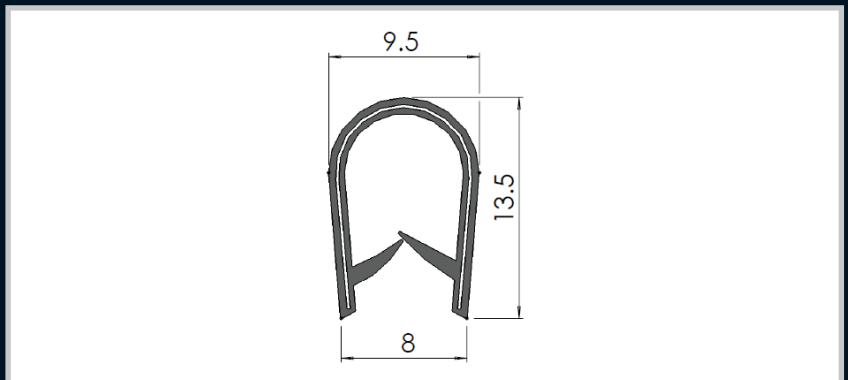

Rubber Edges

Remarks:
Small Edge

Part Number	Description	Ts (mm)
007-405	EPDM, Black	0,4

Remarks:
Medium Edge

Part Number	Description	Ts (mm)
007-406	EPDM, Black	0,4

Remarks:
Large Edge

Part Number	Material and Finish	Ts (mm)
007-407	EPDM, Black	0,5