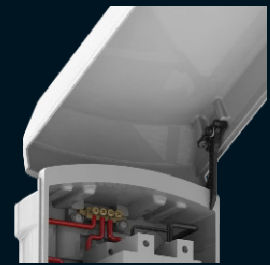

Weather & UV Resistant
(25 Year outdoor life)

Built in door stay

Flame Retardant

IP Level: 55

IK Level: 9

Wall and Pole mount
(No Bracket required)

Durable GRP Material

Available in 4 sizes

Pad-lockable
* Fits padlock size 262 - 264. Sizes may vary according to make.

Part Number	Description	H (mm)	W (mm)	D (mm)
040-903	TILT 3	350	218	136
040-904	TILT 5	350	310	136
040-905	TILT 6	480	355	149
040-934	TILT 7	550	500	150