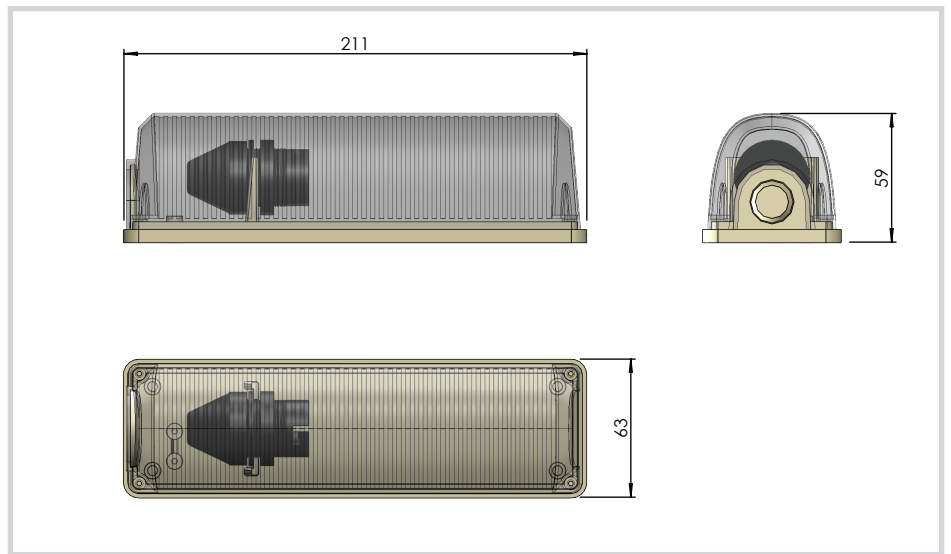

## CFL Bulkhead

Part number	Description	IP
LWB-001	CFL Bulkhead	54

### Bulkhead Specs:

- Bulkhead will not close using standard globes
- Only houses CFL and LED lamps
- Material: Polycarbonate
- IP: 54