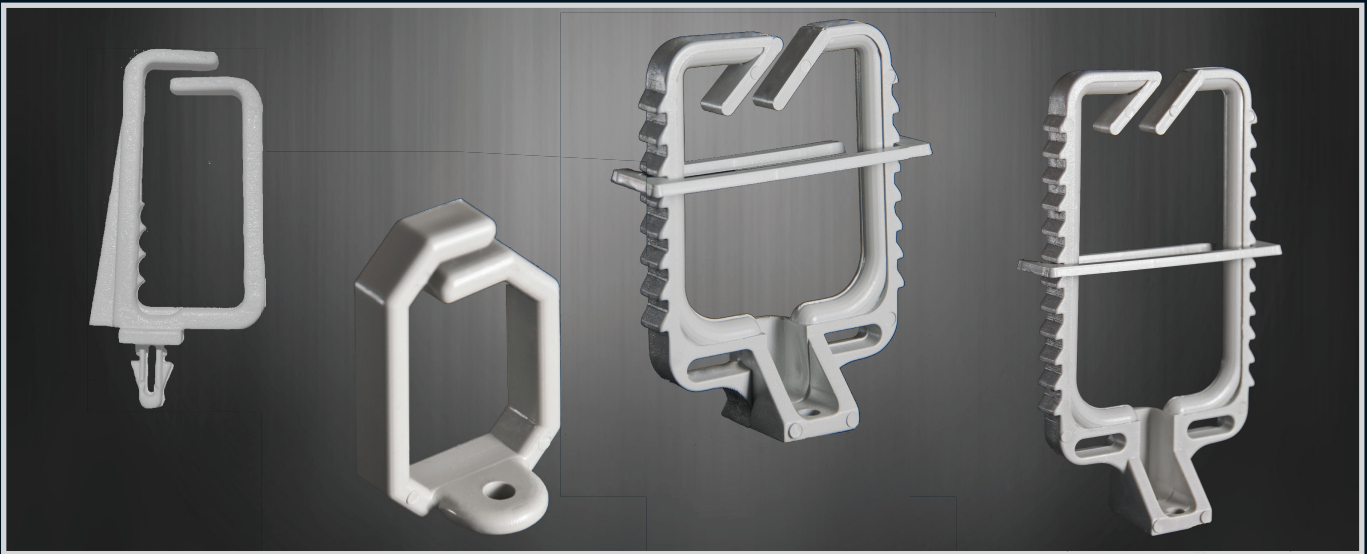

Enclosures

Hinges

* Examples of similar applications

Locks

Handles

Accessories

| Part Number | Description | H (mm) | W (mm) | D (mm) |
|-------------|--------------------------|--------|--------|--------|
| FTP-0004 | 100 PR Jumper Guide Clip | 51 | 32 | 7 |
| FTP-0005 | 100 PR Jumper Guide | 40,5 | 28,3 | 8.1 |
| FTP-0006 | 300 PR Jumper Guide | 95 | 61 | 8 |
| FTP-0008 | 600 PR Jumper Guide | 70 | 61 | 8 |

Rotary Operating Handles

Insulators

Transformer Equipment

| Part Number | Description |
|-------------|---------------------------|
| FTP-0010 | RJ45 - Single Wall Outlet |
| FTP-0011 | RJ45 - Double Wall Outlet |