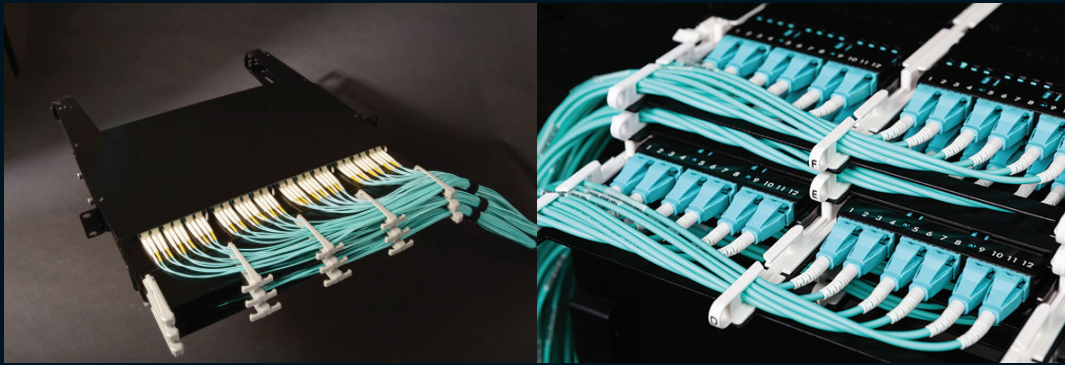

Enclosures

Hinges

* Examples of similar applications

Locks

Handles

Accessories

| Part Number | Description | H (mm) | W (mm) | D (mm) |
|-------------|--------------------------|--------|--------|--------|
| FTP-0004 | 100 PR Jumper Guide Clip | 51 | 32 | 7 |
| FTP-0005 | 100 PR Jumper Guide | 40,5 | 28,3 | 8.1 |
| FTP-0006 | 300 PR Jumper Guide | 95 | 61 | 8 |
| FTP-0008 | 600 PR Jumper Guide | 70 | 61 | 8 |

Rotary Operating Handles

Insulators

Transformer Equipment

| Part Number | Description |
|-------------|---------------------------|
| FTP-0010 | RJ45 - Single Wall Outlet |
| FTP-0011 | RJ45 - Double Wall Outlet |