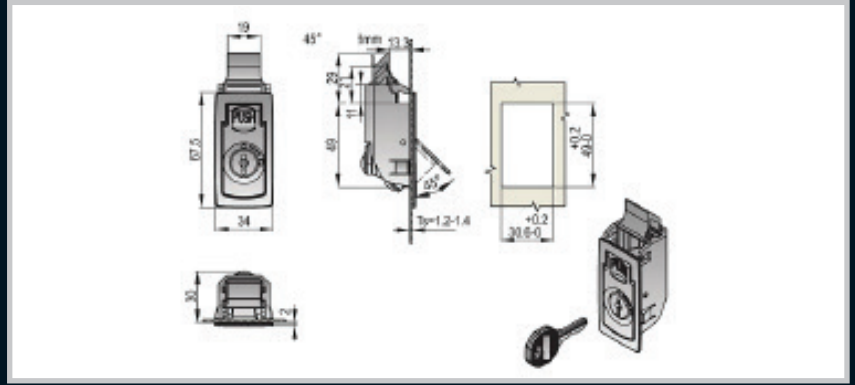

Enclosures

Hinges

Locks

Handles

Accessories

Rotary Operating  
Handles

Insulators

Transformer  
Equipment

Index

Part Number	Description
49_10_K	Key locking , Black PA

Part Number	Description
49_00_0	Non locking, Black PA

Part Number	Description	Material and Finish
39_1_3B	Push to close snap-in lock	PA Black