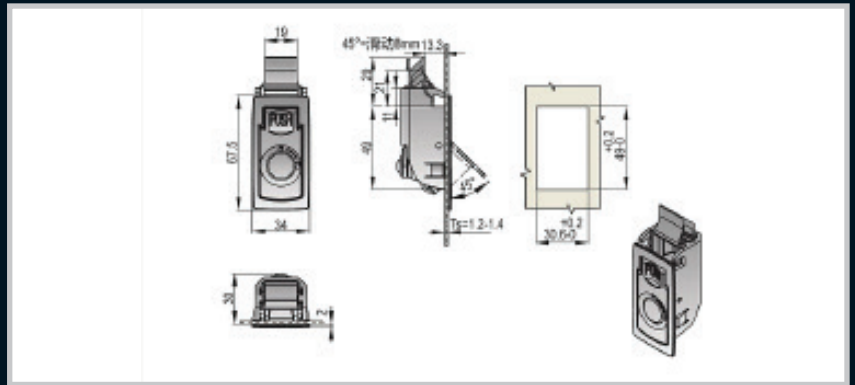

Enclosures

Hinges

Locks

Handles

Accessories

Rotary Operating  
Handles

Insulators

Transformer  
Equipment

Index

Part Number	Description
49_10_K	Key locking , Black PA

Part Number	Description
49_00_0	Non locking, Black PA

Part Number	Description	Material and Finish
39_1_3B	Push to close snap-in lock	PA Black