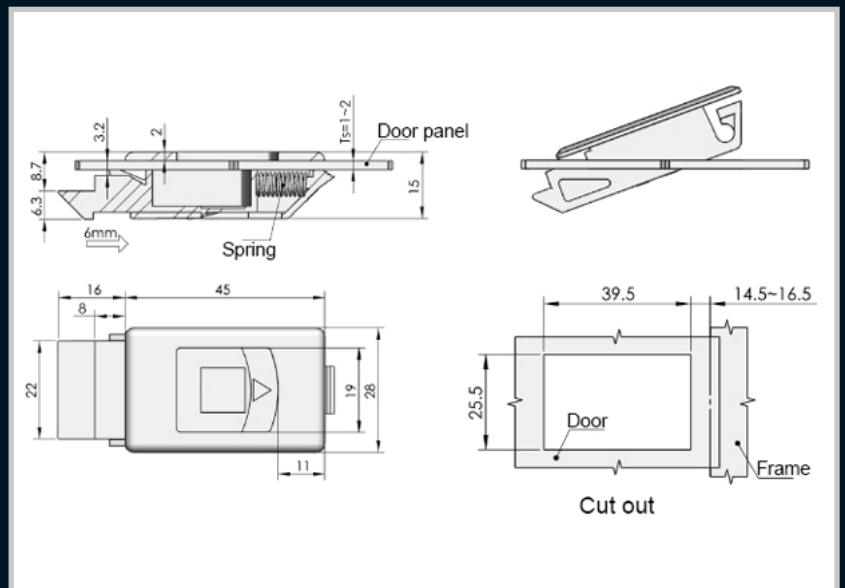

Index

Part Number	Description
49_10_K	Key locking , Black PA

Part Number	Description
49_00_0	Non locking, Black PA

Part Number	Description	Material and Finish
39_1_3B	Push to close snap-in lock	PA Black