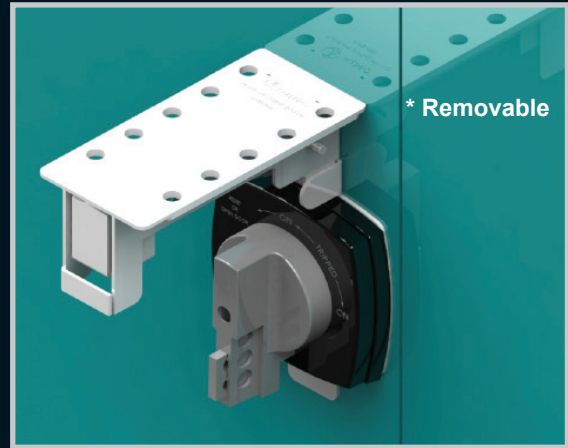

Additional lockout system used in conjunction with Allbro Rotary handles

Size - Long

- Robust stainless steel Lockout device for door- mounted handle types
- Consist of a robust stainless steel kit to lockout the handle to prevent any tampering
- 14 Padlocks for long handle
- Can be retro-fitted on existing or new installations as a removable or permanent fixture

Enclosures

Hinges

Locks

Handles

Accessories

Rotary Operating
Handles

Insulators

Transformer
Equipment

Index

Size - Short

Part Number	Description
1011109	Plantsafe Handle Small
1011110	Plantsafe Handle Large

Enclosures

Hinges

Locks

Handles

Accessories