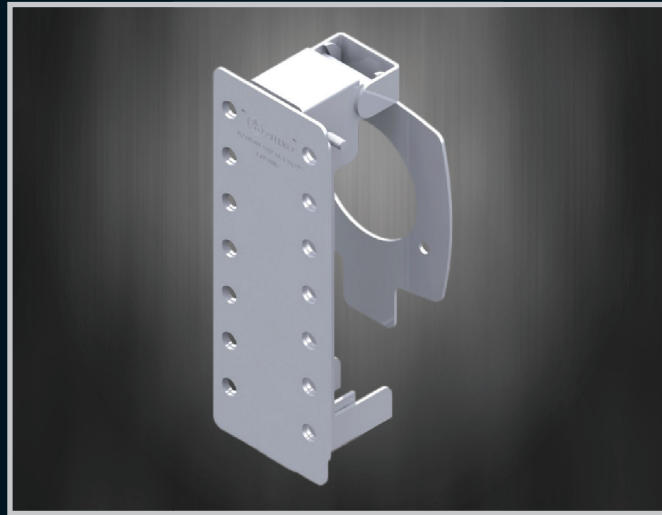

Additional lockout system used in conjunction with Allbro Rotary handles

Size - Long

- Robust stainless steel Lockout device for door- mounted handle types
- Consist of a robust stainless steel kit to lockout the handle to prevent any tampering
- 14 Padlocks for long handle
- Can be retro-fitted on existing or new installations as a removable or permanent fixture

Enclosures

Hinges

Locks

Handles

Accessories

Rotary Operating
Handles

Insulators

Transformer
Equipment

Index

Size - Short

Part Number	Description
1011109	Plantsafe Handle Small
1011110	Plantsafe Handle Large

Enclosures

Hinges

Locks

Handles

Accessories