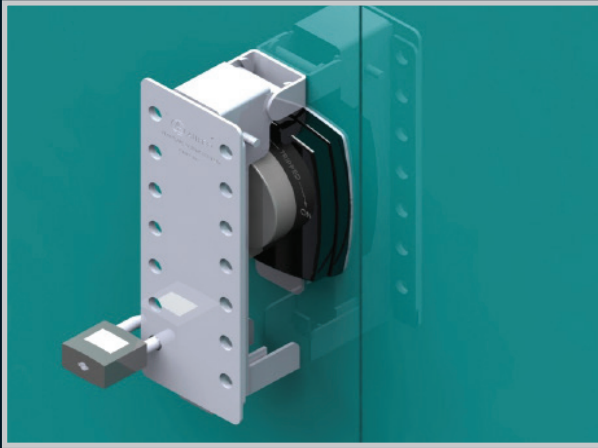

Additional lockout system used in conjunction with Allbro Rotary handles

Size - Long

- Robust stainless steel Lockout device for door- mounted handle types
- Consist of a robust stainless steel kit to lockout the handle to prevent any tampering
- 14 Padlocks for long handle
- Can be retro-fitted on existing or new installations as a removable or permanent fixture

Enclosures

Hinges

Locks

Handles

Accessories

Rotary Operating
Handles

Insulators

Transformer
Equipment