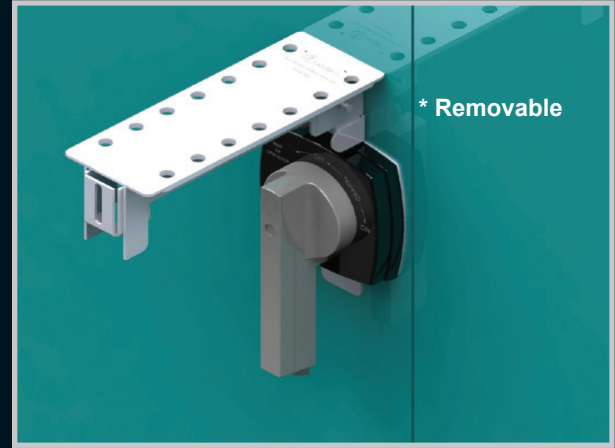

Additional lockout system used in conjunction with Allbro Rotary handles

Size - Long

- Robust stainless steel Lockout device for door- mounted handle types
- Consist of a robust stainless steel kit to lockout the handle to prevent any tampering
- 14 Padlocks for long handle
- Can be retro-fitted on existing or new installations as a removable or permanent fixture

Enclosures

Hinges

Locks

Handles

Accessories

Rotary Operating
Handles

Insulators

Transformer
Equipment