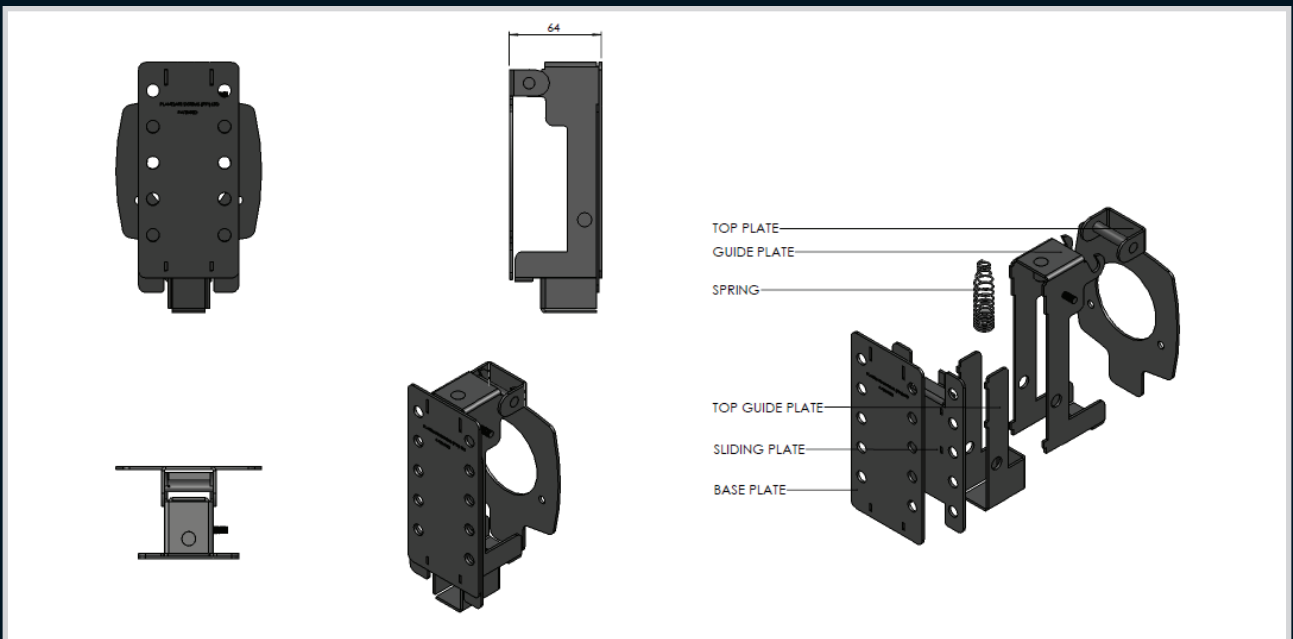

Additional lockout system used in conjunction with Allbro Rotary handles

Size - Long

- Robust stainless steel Lockout device for door- mounted handle types
- Consist of a robust stainless steel kit to lockout the handle to prevent any tampering
- 14 Padlocks for long handle
- Can be retro-fitted on existing or new installations as a removable or permanent fixture

Enclosures

Hinges

Locks

Handles

Accessories

Rotary Operating
Handles

Insulators

Transformer
Equipment

Index

Size - Short

Part Number	Description
1011109	Plantsafe Handle Small
1011110	Plantsafe Handle Large

Enclosures

Hinges

Locks

Handles

Accessories