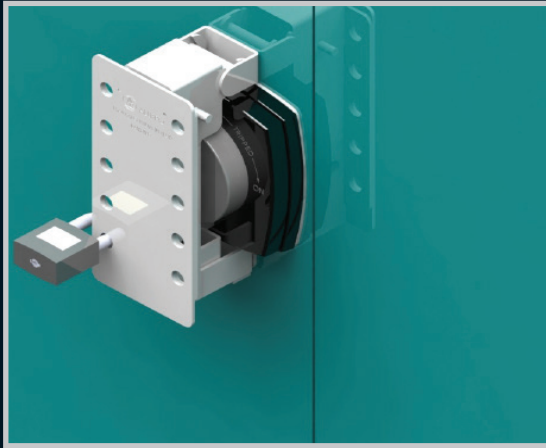

Additional lockout system used in conjunction with Allbro Rotary handles

Size - Long

- Robust stainless steel Lockout device for door- mounted handle types
- Consist of a robust stainless steel kit to lockout the handle to prevent any tampering
- 14 Padlocks for long handle
- Can be retro-fitted on existing or new installations as a removable or permanent fixture

Enclosures

Hinges

Locks

Handles

Accessories

Rotary Operating
Handles

Insulators

Transformer
Equipment

Index

Size - Short

Part Number	Description
1011109	Plantsafe Handle Small
1011110	Plantsafe Handle Large

Enclosures

Hinges

Locks

Handles

Accessories