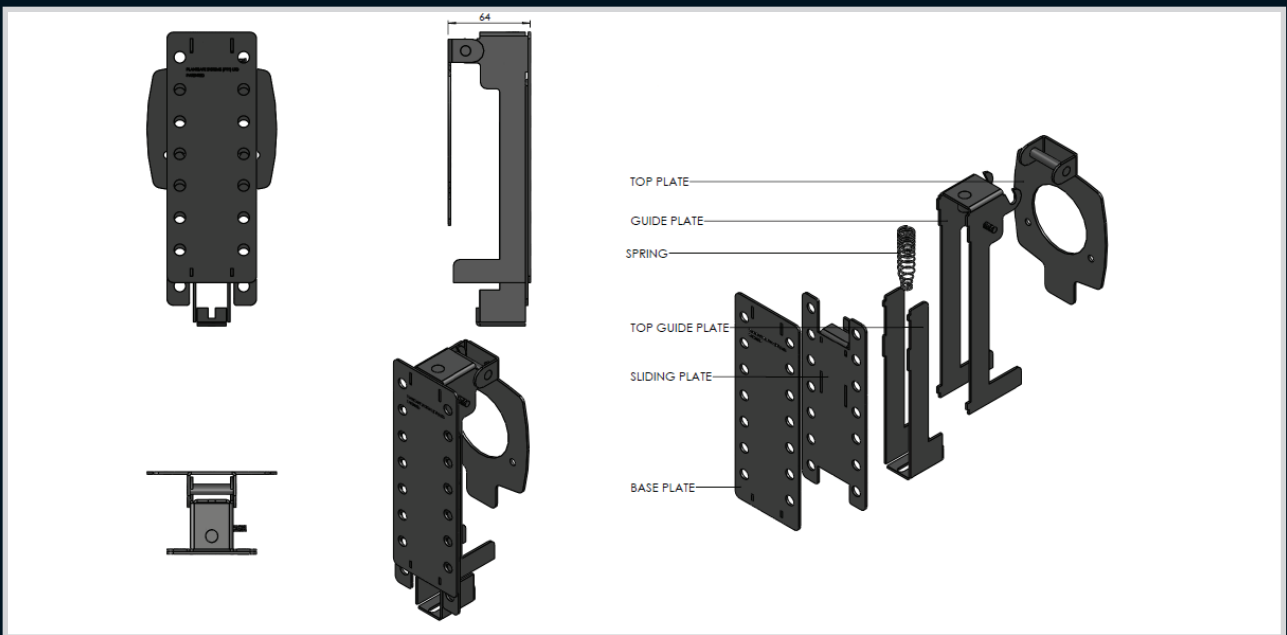

Additional lockout system used in conjunction with Allbro Rotary handles

Size - Long

- Robust stainless steel Lockout device for door- mounted handle types
- Consist of a robust stainless steel kit to lockout the handle to prevent any tampering
- 14 Padlocks for long handle
- Can be retro-fitted on existing or new installations as a removable or permanent fixture

Enclosures

Hinges

Locks

Handles

Accessories

Rotary Operating
Handles

Insulators

Transformer
Equipment

Index

Size - Short

Part Number	Description
1011109	Plantsafe Handle Small
1011110	Plantsafe Handle Large

Enclosures

Hinges

Locks

Handles

Accessories