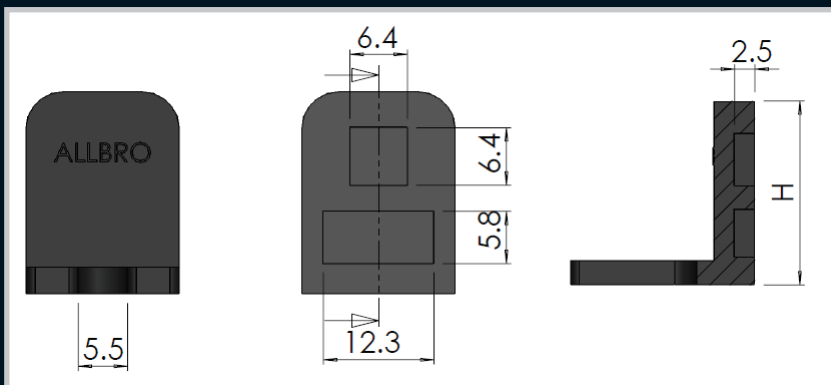

Index

**Insulator Support**

**Remarks:**  
Recommended as an optional for SE neutral bar series.

Part Number	Description	H (mm)
020-271	Type T5 Support Insulator	24

Part Number	Description	H (mm)
302500	Type T3 Support Insulator	24

Part Number	Description
7WAY/B165	Enclosed 7 way 165 amp Black
7WAY/R165	Enclosed 7 way 165 amp Red

**Insulator Support**

Part Number	Description	H (mm)
020-254	Type T1 Support Insulator	23
020-255	Type T2 Support Insulator	30

Part Number	Description
010-061	16mm Fitsalls
011-028	25mm Saddles

Part Number	Description	H (mm)
020-268	Type T4 Support Insulator	27

Enclosures

Hinges

Locks

Handles

Accessories

Rotary Operating Handles