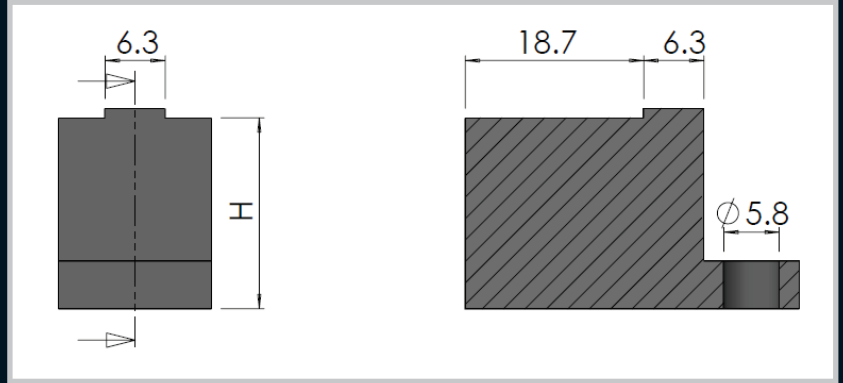

Index

**Insulator Support**

**Remarks:**  
Recommended as an optional for SE neutral bar series.

Part Number	Description	H (mm)
020-271	Type T5 Support Insulator	24

Part Number	Description	H (mm)
302500	Type T3 Support Insulator	24