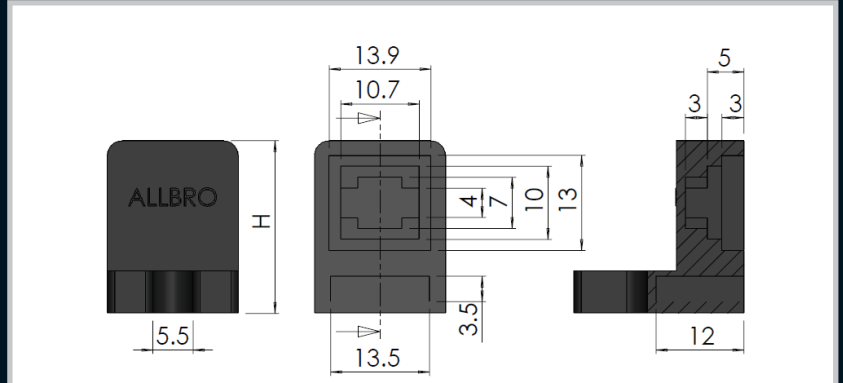

Index

**Insulator Support**

**Remarks:**  
Recommended as an optional for SE neutral bar series.

Part Number	Description	H (mm)
020-271	Type T5 Support Insulator	24

Part Number	Description	H (mm)
302500	Type T3 Support Insulator	24

Part Number	Description
7WAY/B165	Enclosed 7 way 165 amp Black
7WAY/R165	Enclosed 7 way 165 amp Red

**Insulator Support**

Part Number	Description	H (mm)
020-254	Type T1 Support Insulator	23
020-255	Type T2 Support Insulator	30

Part Number	Description
010-061	16mm Fitsalls
011-028	25mm Saddles

Part Number	Description	H (mm)
020-268	Type T4 Support Insulator	27

Enclosures

Hinges

Locks

Handles

Accessories

Rotary Operating Handles