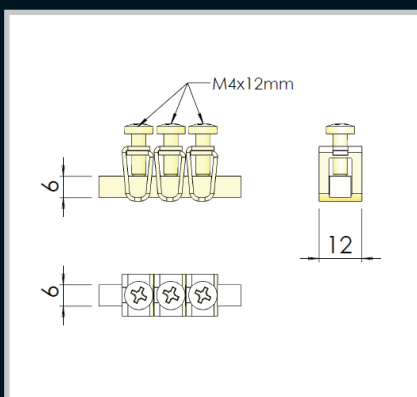

Index

**Insulator Support**

**Remarks:**  
Recommended as an optional for SE neutral bar series.

Part Number	Description	H (mm)
020-271	Type T5 Support Insulator	24

Part Number	Description	H (mm)
302500	Type T3 Support Insulator	24

Part Number	Description
7WAY/B165	Enclosed 7 way 165 amp Black
7WAY/R165	Enclosed 7 way 165 amp Red

**Insulator Support**

Part Number	Description	H (mm)
020-254	Type T1 Support Insulator	23
020-255	Type T2 Support Insulator	30

Part Number	Description
010-061	16mm Fitsalls
011-028	25mm Saddles

Part Number	Description	H (mm)
020-268	Type T4 Support Insulator	27

Enclosures

Hinges

Locks

Handles

Accessories

Rotary Operating Handles