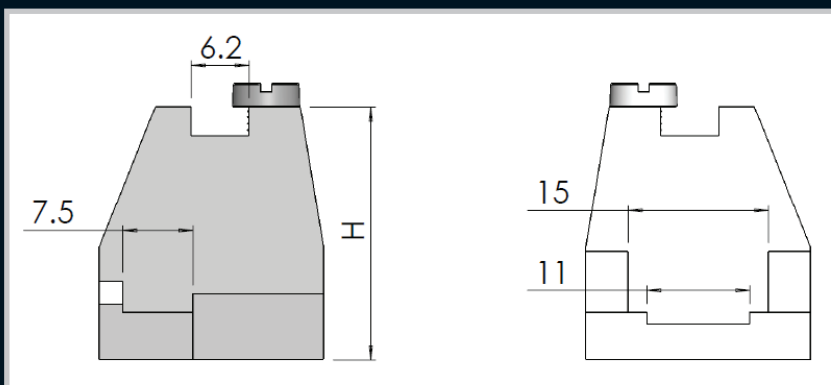

Part Number	Description	H (mm)
020-268	Type T4 Support Insulator	27

Enclosures

Hinges

Locks

Handles

Accessories

Rotary Operating Handles

Insulators

Transformer Equipment

Index