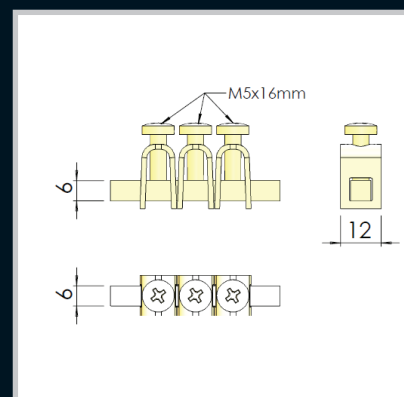

Index

**Insulator Support**

**Remarks:**  
Recommended as an optional for SE neutral bar series.

Part Number	Description	H (mm)
020-271	Type T5 Support Insulator	24

Part Number	Description	H (mm)
302500	Type T3 Support Insulator	24

Part Number	Description
7WAY/B165	Enclosed 7 way 165 amp Black
7WAY/R165	Enclosed 7 way 165 amp Red

**Insulator Support**

Part Number	Description	H (mm)
020-254	Type T1 Support Insulator	23
020-255	Type T2 Support Insulator	30

Part Number	Description
010-061	16mm Fitsalls
011-028	25mm Saddles

Part Number	Description	H (mm)
020-268	Type T4 Support Insulator	27

Enclosures

Hinges

Locks

Handles

Accessories

Rotary Operating Handles