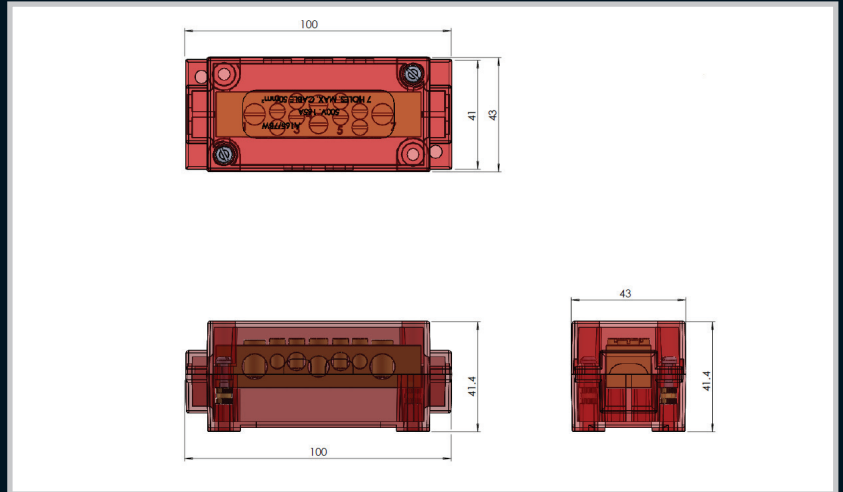

Index

**Insulator Support**

**Remarks:**  
Recommended as an optional for SE neutral bar series.

Part Number	Description	H (mm)
020-271	Type T5 Support Insulator	24

Part Number	Description	H (mm)
302500	Type T3 Support Insulator	24

Part Number	Description
7WAY/B165	Enclosed 7 way 165 amp Black
7WAY/R165	Enclosed 7 way 165 amp Red

**Insulator Support**

Part Number	Description	H (mm)
020-254	Type T1 Support Insulator	23
020-255	Type T2 Support Insulator	30

Part Number	Description
010-061	16mm Fitsalls
011-028	25mm Saddles

Part Number	Description	H (mm)
020-268	Type T4 Support Insulator	27

Enclosures

Hinges

Locks

Handles

Accessories

Rotary Operating Handles